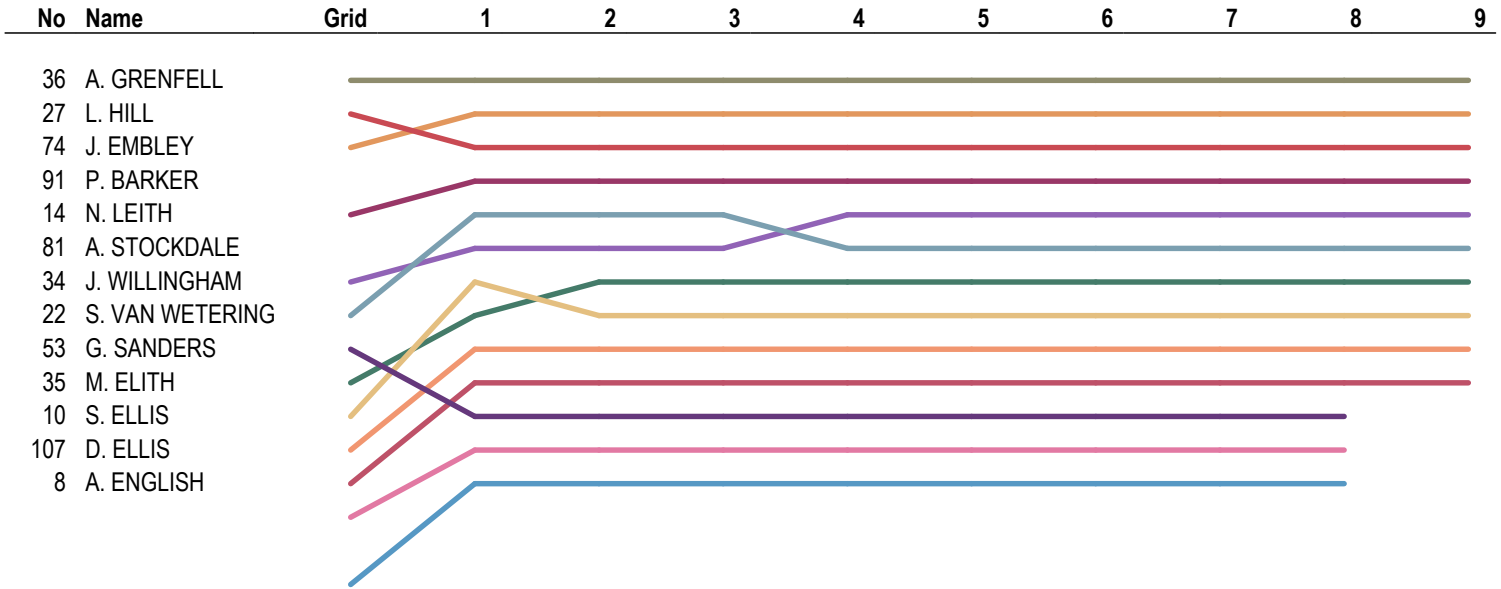

Started at: 15:35:45
Laps: 9
Starters: 13
Printed at: 15:50

LAP CHART

The results are provisional until the end of the time limit for protests and appeals.

Chief Timekeeper - Jake Skate

Clerk of Course - Alistair Kinsella